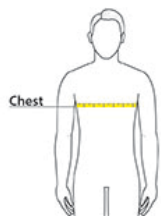

Sketches

front

back

SPEC SHEET + MEASUREMENTS

PORT&CO.

Port & Co™ Core Fleece Full-Zip Hooded Sweatshirt.
PC78ZH

PRODUCT MEASUREMENTS

	S	M	L	XL	2XL	3XL	4XL	5XL	6XL
Chest	20	22	24	26	28	30	32	33	35
Body Length at Back	28	29	30	31	32	33	34	34	34 1/2
Sleeve Length from Center Back	34 1/8	35 1/8	36 1/8	37 1/8	37 5/8	38 1/8	38 5/8	39	39

Chest: Measured across the chest one inch below armhole when laid flat.

Body Length at Back: Measured from high point shoulder to finished hem at back.

Sleeve Length from Center Back: Measure from Center Back neck to shoulder point to sleeve hem.

SIZE CHARTS

	S	M	L	XL	2XL	3XL	4XL	5XL	6XL
Chest	35-37	38-40	41-43	44-46	47-49	50-53	54-57	58-60	61-63

SPEC SHEET + MEASUREMENTS

PORT&CO.

Port & Co™ Core Fleece Full-Zip Hooded Sweatshirt.
PC78ZH

HOW TO MEASURE

CHEST

Measure under the arm and around the fullest part of the chest with arms down, keeping tape horizontal.

SPEC SHEET + MEASUREMENTS

PORT&CO.

Port & Co™ Core Fleece Full-Zip Hooded Sweatshirt.

PC78ZH

COLORS